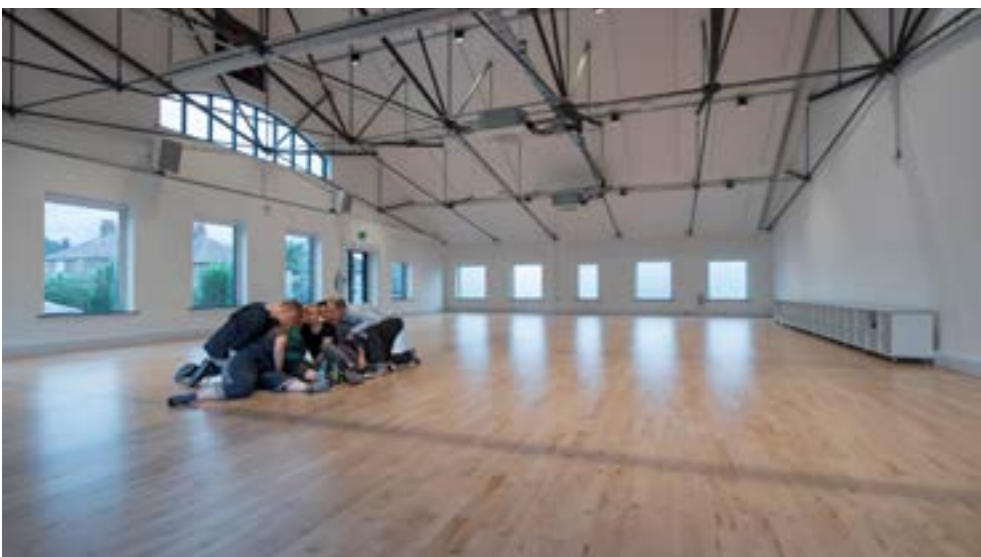

# WHAT IS iC4C?

The international Centre for Choreography (iC4C) is designed to support research and creative collaboration between people, spaces and places. The centre hosts international and UK artists alongside the public as participants, makers and commentators, in order to create extraordinary experiences for all.