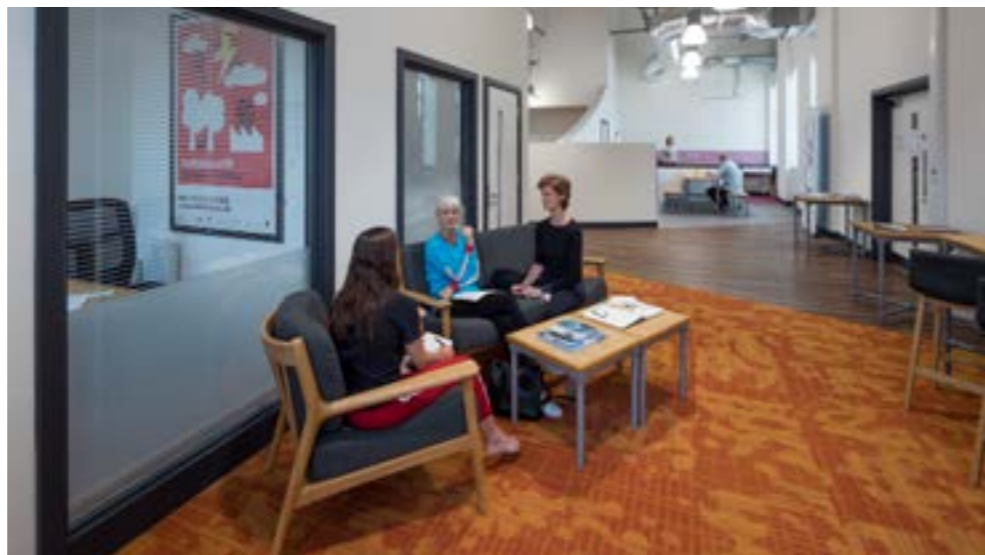

# WHAT IS iC4C?

The international Centre for Choreography (iC4C) is designed to support research and creative collaboration between people, spaces and places. The centre hosts international and UK artists alongside the public as participants, makers and commentators, in order to create extraordinary experiences for all.